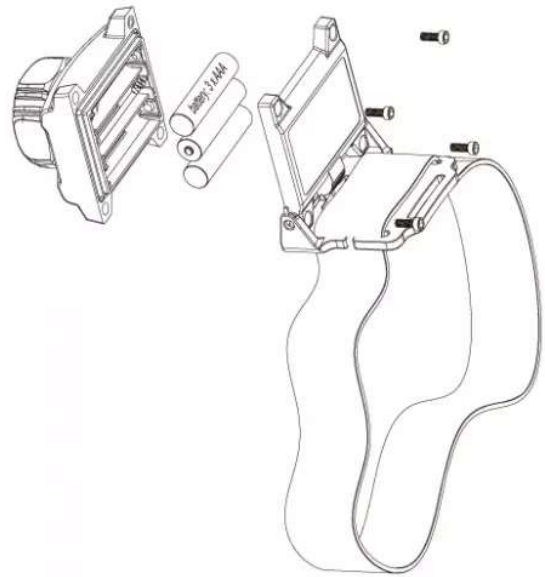

DS-15

Safety LED Headlight

Explosion Proof LED Headlamp has long run time. It is constructed from durable and impact-resistance material. The rubber strap securely grips your hard hat and allows for hands free work. The angle adjustable head with rotary switch meets users vision needs in order to keep on working in any situation. Color available in yellow, orange & black.

Product certified as follows

Features

- Headlamp for use in oil & gas fields, mine areas (meet ATEX M1 / M2 regulation), Ignitable fiber area, marine usage and other Hazardous locations.
- Headlamp with adjustable headband to fit user's head or helmet.
- Rotary switch.
- Screw design of back to ensure replace batteries easily and safety.
- Available for two LED colors:
 - (1) White: Provide clear and bright light
 - (2) Amber: Suitable for dark fog or thick smoke areas

Function

- Special Fastener: Secures lamp cap preventing users to change battery in hazardous locations.
- Push Button: Allows users to operate functions easily.
- Safety Lock: Prevents users from accidental operation.
- Valve: Releases gas pressure in the enclosure.

Item	Spec.
Battery Size	3 x AAA
Light Source	Cree XP-G2 LED
Mode	On / Off (Rotary switch)
Light Output	133lm
Beam Distance	81m
Run Time	6hrs
IP Rating	IP67
Weight	110g
Dimension	70 x 60 x 60mm

Certifications & Standards Related Products Certificate