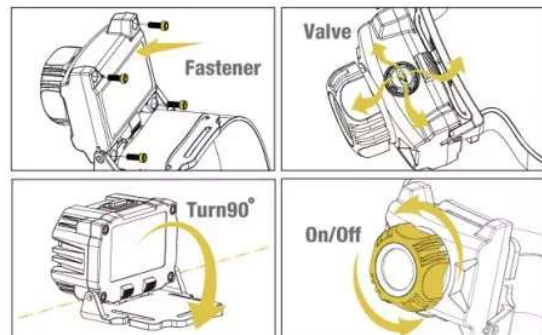

DS-15

Safety LED Headlight

Explosion Proof LED Headlamp has long run time. It is constructed from durable and impact-resistance material. The rubber strap securely grips your hard hat and allows for hands free work. The angle adjustable head with rotary switch meets users vision needs in order to keep on working in any situation. Color available in yellow, orange & black.

Product certified as follows

Features

- Headlamp for use in oil & gas fields, mine areas (meet ATEX M1 / M2 regulation), Ignitable fiber area, marine usage and other Hazardous locations.
- Headlamp with adjustable headband to fit user's head or helmet.
- Rotary switch.
- Screw design of back to ensure replace batteries easily and safety.
- Available for two LED colors:
 - (1) White: Provide clear and bright light
 - (2) Amber: Suitable for dark fog or thick smoke areas

Function

- Special Fastener: Secures lamp cap preventing users to change battery in hazardous locations.
- Push Button: Allows users to operate functions easily.
- Safety Lock: Prevents users from accidental operation.
- Valve: Releases gas pressure in the enclosure.

Item	Spec.
Battery Size	3 x AAA
Light Source	Cree XP-G2 LED
Mode	On / Off (Rotary switch)
Light Output	133lm
Beam Distance	81m
Run Time	6hrs
IP Rating	IP67
Weight	110g
Dimension	70 x 60 x 60mm

Certifications & Standards Related Products Certificate